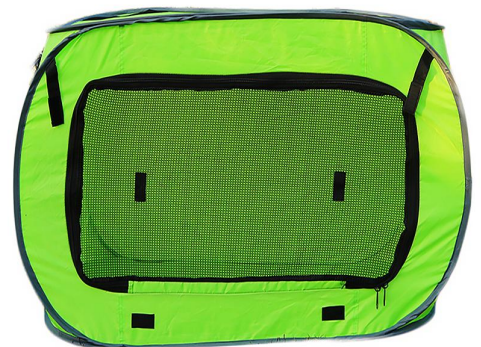

# PET TENT

A **pet tent** is a perfect way for your pet to keep you company outdoors. It is commonly made with weather-proof oxford cloth, flexible mesh cloth and durable fiberglass pole. There is a ventilated mesh window each side. Held in place with preformed clips that securely lock in place and easily removed. The portable pet tent is easy to assemble up and pick up, and can be folded flat to save space. Great for travel, camping, trips to the park, relaxing indoors, house training, exercise, etc. It provides a secure and safe environment for your pet at the park, at home and when traveling.

## Features :

- Weather-proof materials, UV protection
- Airy mesh netting for maximum ventilation
- Lightweight and reinforced fiberglass design
- Wipe-clean material, easy to clean
- Easy to assemble up and pick up
- Convenient to carry with attached carrying bag

**PT-7701**

**Size:** Tunnel: 41X90X3cm, Square tents: 70X70X70cm  
 Hexagon tent: 120X70cm, Pinnacle tents: 80X80X120cm  
 Tunnel: 41X120X3cm, Square tents: 70X70X70cm  
 Hexagon tent: 120X70cm, Pinnacle tents: 80X80X120cm  
**other customized sizes.**

**PT-7702**

**Size:** 38X38X30cm  
**other customized sizes.**

**PT-7703**

**Size:** 80X50X50cm  
**other customized sizes.**

**PT-7704**  
 Size: 48X44X44cm  
 other customized sizes.

**PT-7705**  
 Size: 189X90X78cm  
 other customized sizes.