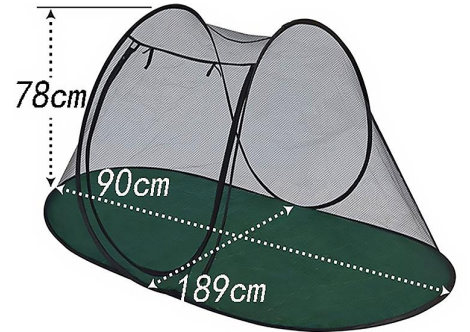

**PT-7701**

**Size:** Tunnel: 41X90X3cm, Square tents: 70X70X70cm  
 Hexagon tent: 120X70cm, Pinnacle tents: 80X80X120cm  
 Tunnel: 41X120X3cm, Square tents: 70X70X70cm  
 Hexagon tent: 120X70cm, Pinnacle tents: 80X80X120cm  
**other customized sizes.**

**PT-7702**

**Size:** 38X38X30cm  
**other customized sizes.**

**PT-7703**

**Size:** 80X50X50cm  
**other customized sizes.**

**PT-7704**  
 Size: 48X44X44cm  
 other customized sizes.

**PT-7705**  
 Size: 189X90X78cm  
 other customized sizes.

**PT-7706**  
 Size: 180X160X91cm  
 other customized sizes.

**PT-7707**  
Size: 35X40cm 48X60cm  
other customized sizes.

**PT-7708**  
Size: 45X60cm  
other customized sizes.

**HANGZHOU QUEENHE IMPORT & EXPORT CO.,LTD**