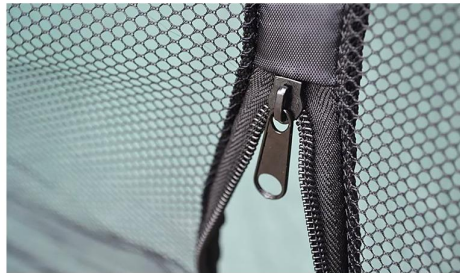

# PET TENT

A **pet tent** is a perfect way for your pet to keep you company outdoors. It is commonly made with weather-proof oxford cloth, flexible mesh cloth and durable fiberglass pole. There is a ventilated mesh window each side. Held in place with preformed clips that securely lock in place and easily removed. The portable pet tent is easy to assemble up and pick up, and can be folded flat to save space. Great for travel, camping, trips to the park, relaxing indoors, house training, exercise, etc. It provides a secure and safe environment for your pet at the park, at home and when traveling.

**PT-7702**

**Size:** 38X38X30cm  
**other customized sizes.**

**PT-7703**

**Size:** 80X50X50cm  
**other customized sizes.**

**PT-7704**  
 Size: 48X44X44cm  
 other customized sizes.

**PT-7705**  
 Size: 189X90X78cm  
 other customized sizes.