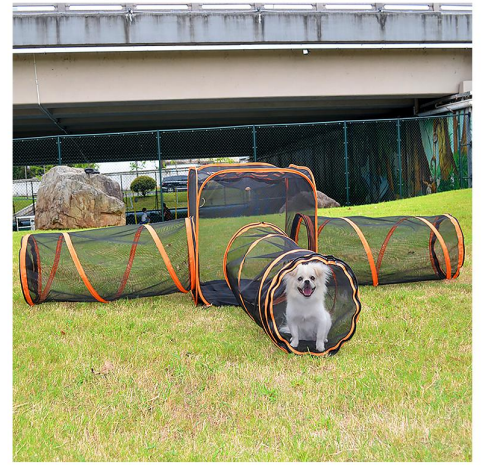

# PET TENT

A **pet tent** is a perfect way for your pet to keep you company outdoors. It is commonly made with weather-proof oxford cloth, flexible mesh cloth and durable fiberglass pole. There is a ventilated mesh window each side. Held in place with preformed clips that securely lock in place and easily removed. The portable pet tent is easy to assemble up and pick up, and can be folded flat to save space. Great for travel, camping, trips to the park, relaxing indoors, house training, exercise, etc. It provides a secure and safe environment for your pet at the park, at home and when traveling.

## Features :

- Weather-proof materials, UV protection
- Airy mesh netting for maximum ventilation
- Lightweight and reinforced fiberglass design
- Wipe-clean material, easy to clean
- Easy to assemble up and pick up
- Convenient to carry with attached carrying bag

**PT-7701**

**Size:** Tunnel: 41X90X3cm, Square tents: 70X70X70cm  
 Hexagon tent: 120X70cm, Pinnacle tents: 80X80X120cm  
 Tunnel: 41X120X3cm, Square tents: 70X70X70cm  
 Hexagon tent: 120X70cm, Pinnacle tents: 80X80X120cm  
**other customized sizes.**