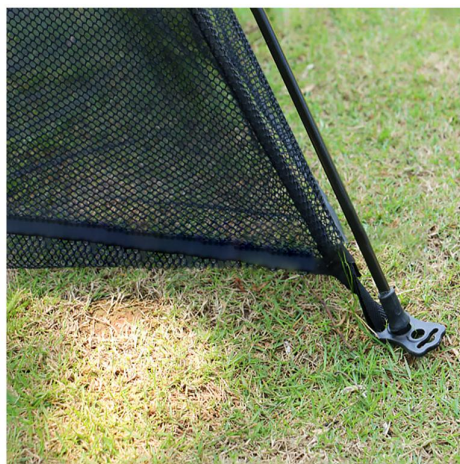

PT-7706
Size: 180X160X91cm
other customized sizes.