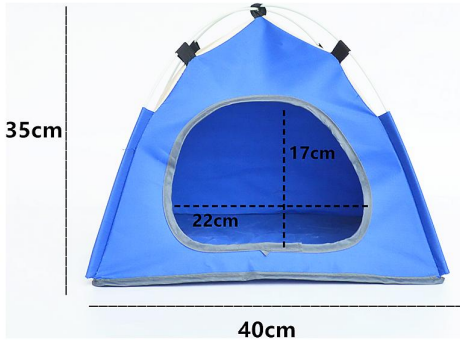

**PT-7701**

**Size:** Tunnel: 41X90X3cm, Square tents: 70X70X70cm  
 Hexagon tent: 120X70cm, Pinnacle tents: 80X80X120cm  
 Tunnel: 41X120X3cm, Square tents: 70X70X70cm  
 Hexagon tent: 120X70cm, Pinnacle tents: 80X80X120cm  
**other customized sizes.**

**PT-7702**

**Size:** 38X38X30cm  
**other customized sizes.**

**PT-7703**

**Size:** 80X50X50cm  
**other customized sizes.**

**PT-7704**  
 Size: 48X44X44cm  
 other customized sizes.

**PT-7705**  
 Size: 189X90X78cm  
 other customized sizes.

**PT-7706**  
 Size: 180X160X91cm  
 other customized sizes.

**PT-7707**  
Size: 35X40cm 48X60cm  
other customized sizes.

**PT-7708**  
Size: 45X60cm  
other customized sizes.

**HANGZHOU QUEENHE IMPORT & EXPORT CO.,LTD**